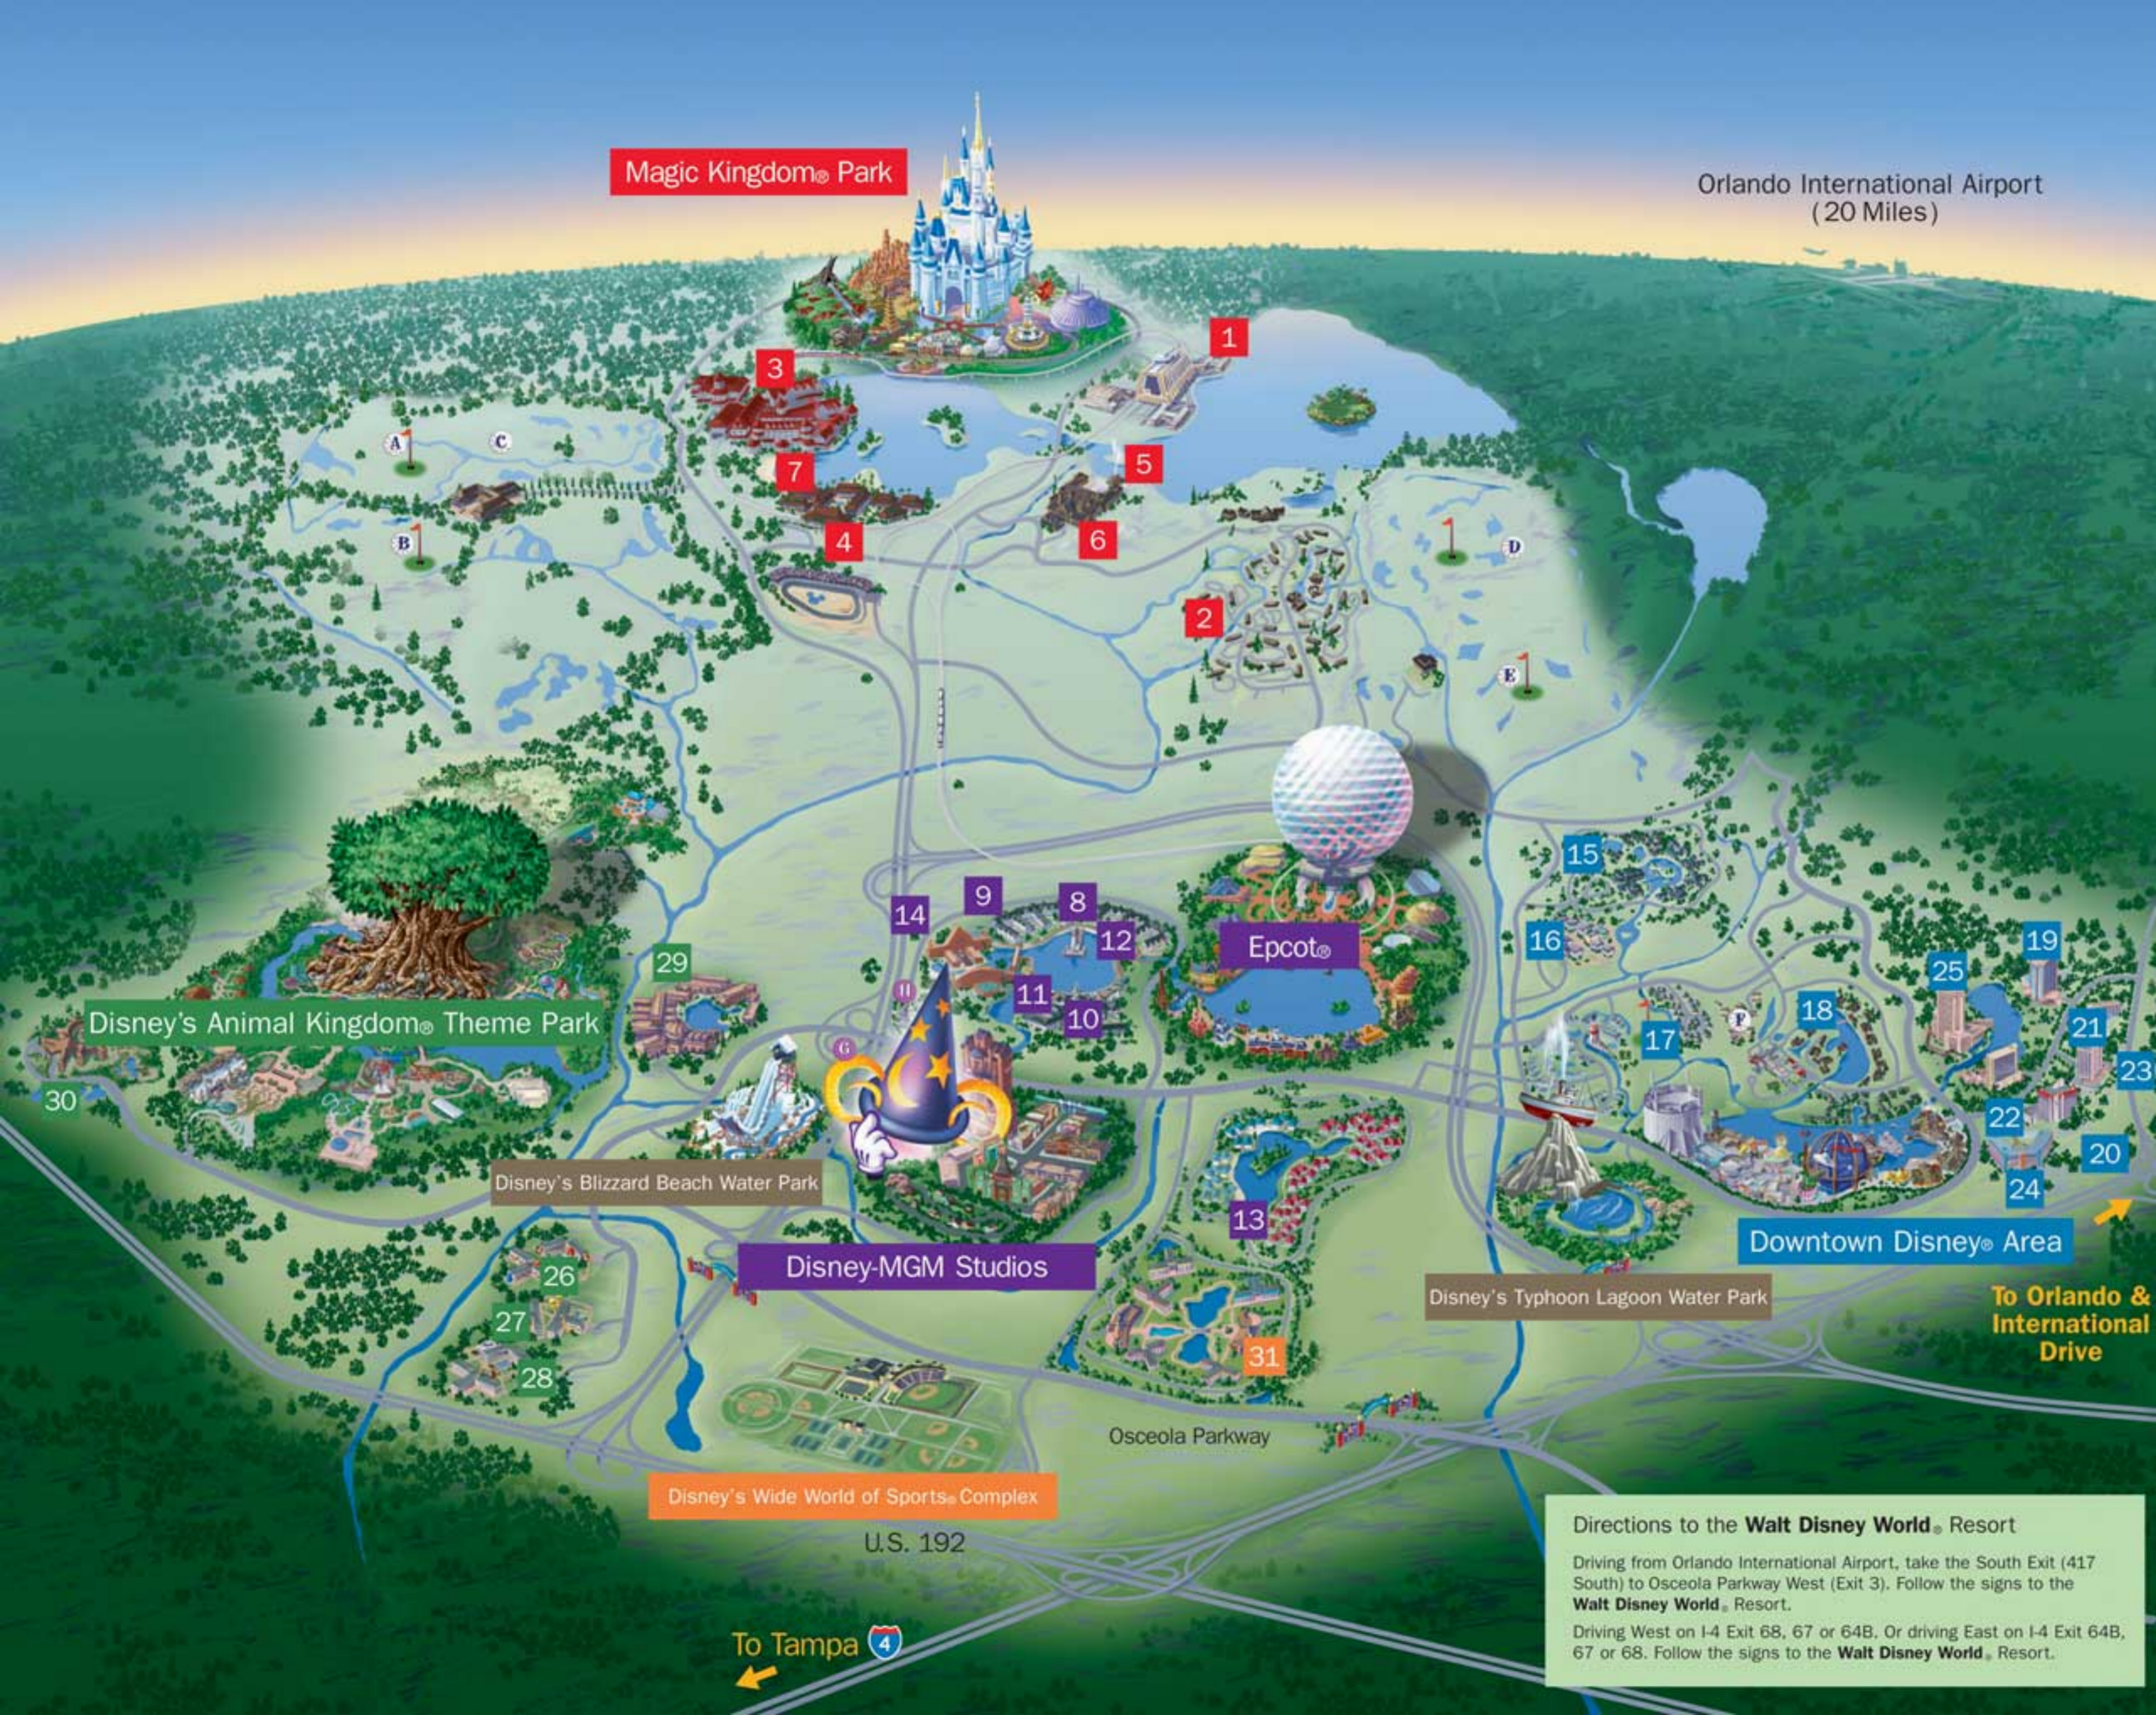

Downtown Disney® Resort Area

- 15 Disney's Port Orleans Resort – Riverside
- 16 Disney's Port Orleans Resort – French Quarter
- 17 Disney's Old Key West Resort
- 18 Disney's Saratoga Springs Resort & Spa (Spring 2001)
- 19 Best Western Lake Buena Vista Resort
- 20 Courtyard by Marriott
- 21 DoubleTree Guest Suites Resort
- 22 Grosvenor Resort
- 23 Hotel Royal Plaza
- 24 The Hilton Resort
- 25 Wyndham Palace Resort & Spa

Disney's Animal Kingdom® Resort Area

- 26 Disney's All-Star Sports Resort
- 27 Disney's All-Star Music Resort
- 28 Disney's All-Star Movies Resort
- 29 Disney's Coronado Springs Resort
- 30 Disney's Animal Kingdom Lodge

Disney's Wide World of Sports® Resort Area

- 31 Disney's Pop Century Resort (December 2003)

Golf Courses

- A Disney's Magnolia Golf Course
- B Disney's Palm Golf Course
- C Disney's Oak Trail Golf Course
- D Disney's Osprey Ridge Golf Course
- E Disney's Eagle Pines Golf Course
- F Disney's Lake Buena Vista Golf Course

Miniature Golf

- G Disney's Winter Summerland Miniature Golf Course
- H Disney's Fantasia Gardens Miniature Golf Course

Orlando International Airport
(20 Miles)

Magic Kingdom® Park

Disney's Animal Kingdom® Theme Park